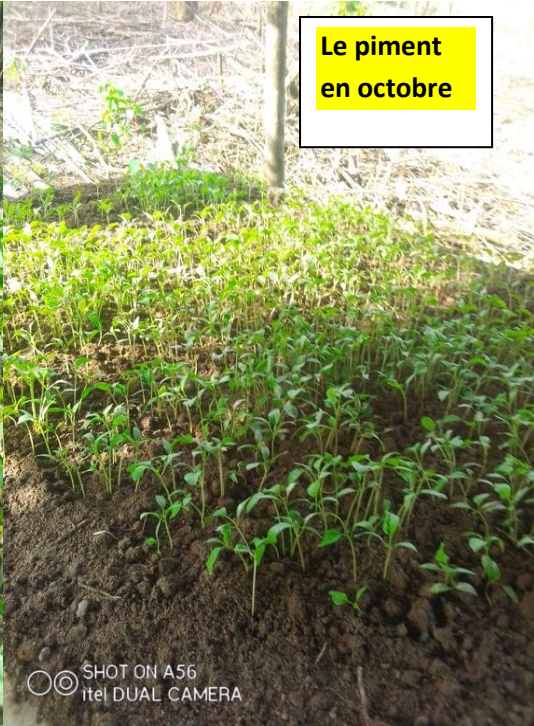

ACTIVITY REPORT 2021 – ANNEX PHOTO GALLERY

RESILIENCE FARM HIGHLIGHTS

PICTURES OF GIRLS AT SCHOOL – PUT SOME IN PICTURE GALLERY
PICTURES OF GIRLS - BAGS + WORKSHOP WITH KATHI - SANITARY PADS

The picture on the right shows the preparation of compost – the installation is covered with palm branches and trees to shelter the compost

Nurseries were set up between July and September 2021

NURSERIES - PROGRESS

The bitter balls did not undergo any major damage

Plantain can grow up to 30-35 CM high

HERE ARE SOME OF THE ITEMS WE INTEND TO SHOWCASE AT THE FAIR TO BEGIN SELLING