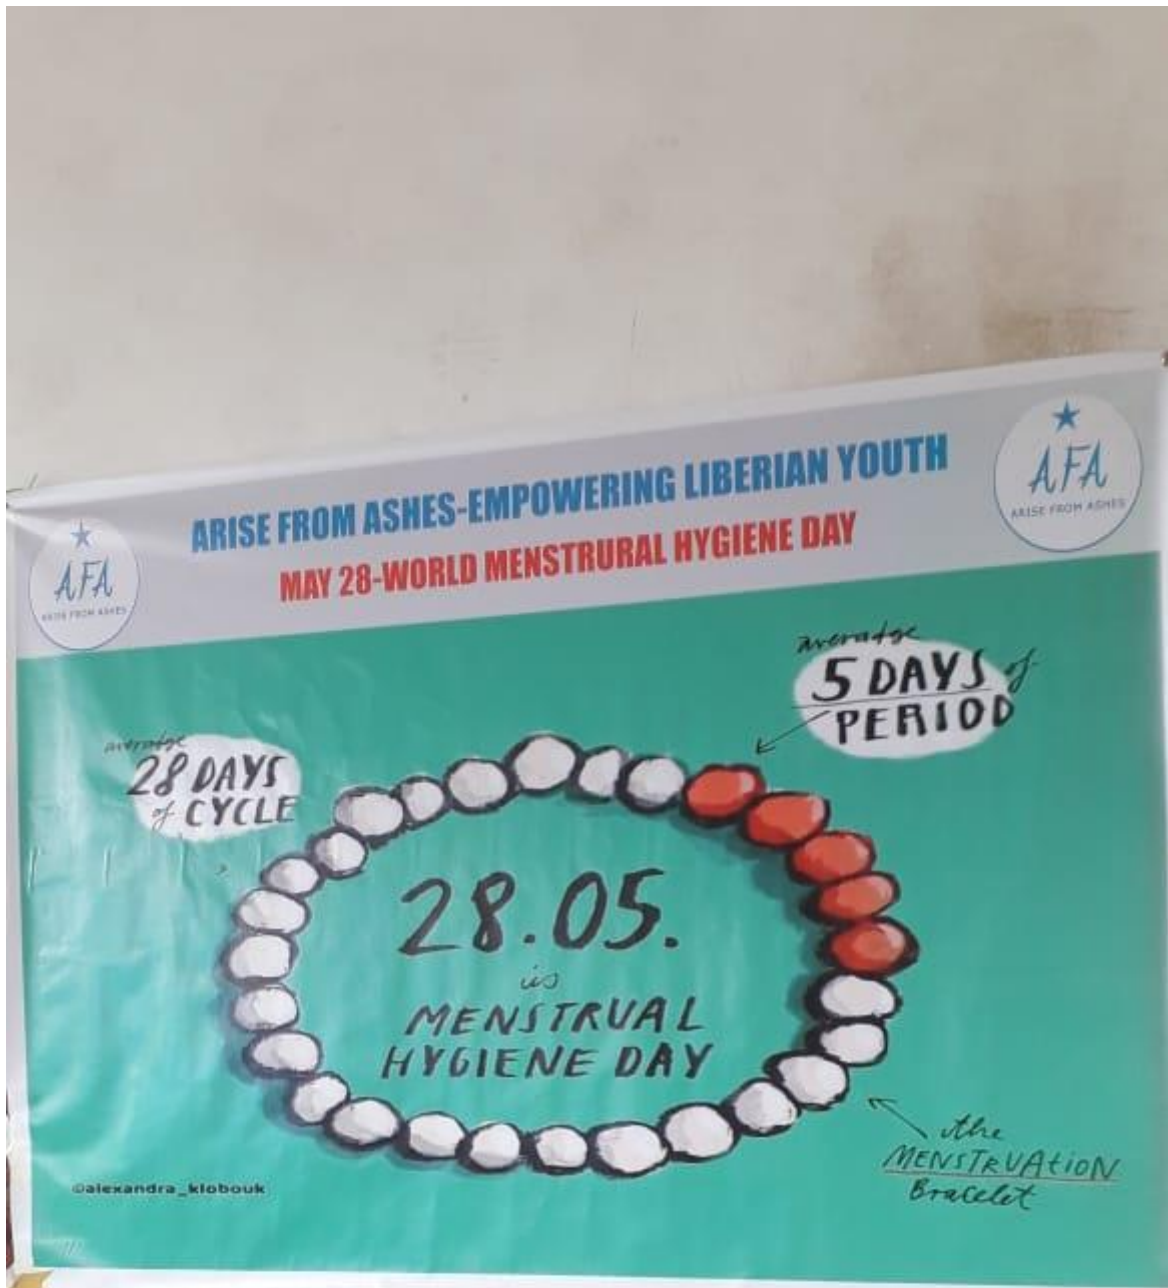

ACTIVITY REPORT 2021 – ANNEX PHOTO GALLERY

RESILIENCE FARM HIGHLIGHTS

PICTURES OF GIRLS AT SCHOOL – PUT SOME IN PICTURE GALLERY
PICTURES OF GIRLS - BAGS + WORKSHOP WITH KATHI - SANITARY PADS

The picture on the right shows the preparation of compost – the installation is covered with palm branches and trees to shelter the compost

Nurseries were set up between July and September 2021

NURSERIES - PROGRESS

The bitter balls did not undergo any major damage

Plantain can grow up to 30-35 CM high

HERE ARE SOME OF THE ITEMS WE INTEND TO SHOWCASE AT THE FAIR TO BEGIN SELLING

EVENTS

MAY 28 – 2021

Some of the bracelets and slogans are below:

#MHDDay2021
#ItsTimeForAction

**Periods are nothing to
hide. Together, we
can end period stigma!**

SOLIWAY